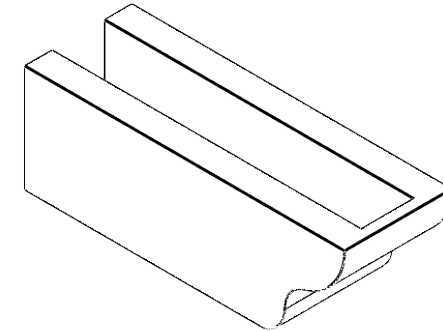

# ITEM NUMBER: RFTURO040X04000X12000X004GRN00RCPR

4"W X 4"H X 12"L TIMBERTHANE ROUGH CEDAR GREENSBORO FAUX WOOD OPEN RAFTER TAIL, 4"L END, PRIMED TAN

GENERATED DATE : 03/02/2023

EKENA MILLWORK  
 2300 WEST MAIN ST.  
 CLARKSVILLE, TX 75426  
 TOLL FREE: 866-607-0453  
 WWW.EKENAMILLWORK.COM

### NOTES

1. INSTALLATION TO BE COMPLETED IN ACCORDANCE WITH MANUFACTURER'S SPECIFICATIONS.
2. DRAWING MAY NOT BE TO SCALE
3. THIS DRAWING IS INTENDED FOR DESIGN AND PLANNING PURPOSES ONLY.
4. ALL INFORMATION CONTAINED HEREIN WAS CURRENT AT THE TIME OF DEVELOPMENT BUT MUST BE REVIEWED AND APPROVED BY THE PRODUCT MANUFACTURER TO BE CONSIDERED ACCURATE.
5. TIMBERTHANE ARCHITECTURAL PRODUCTS ARE MADE FROM HIGH DENSITY URETHANE AND COME FACTORY PRIMED