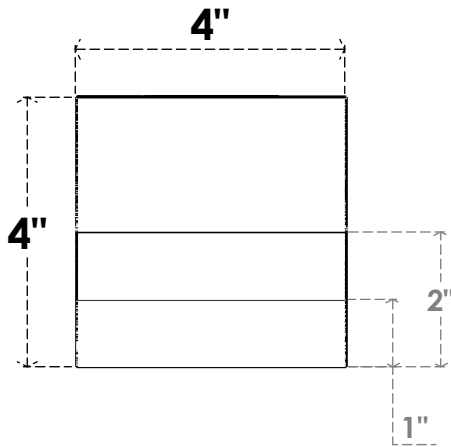

# ITEM NUMBER: RFTURO040X04000X12000X004GRN00RCPR

4"W X 4"H X 12"L TIMBERTHANE ROUGH CEDAR GREENSBORO FAUX WOOD OPEN RAFTER TAIL, 4"L END, PRIMED TAN

GENERATED DATE : 03/02/2023

EKENA MILLWORK  
 2300 WEST MAIN ST.  
 CLARKSVILLE, TX 75426  
 TOLL FREE: 866-607-0453  
 WWW.EKENAMILLWORK.COM

### NOTES

1. INSTALLATION TO BE COMPLETED IN ACCORDANCE WITH MANUFACTURER'S SPECIFICATIONS.
2. DRAWING MAY NOT BE TO SCALE
3. THIS DRAWING IS INTENDED FOR DESIGN AND PLANNING PURPOSES ONLY.
4. ALL INFORMATION CONTAINED HEREIN WAS CURRENT AT THE TIME OF DEVELOPMENT BUT MUST BE REVIEWED AND APPROVED BY THE PRODUCT MANUFACTURER TO BE CONSIDERED ACCURATE.
5. TIMBERTHANE ARCHITECTURAL PRODUCTS ARE MADE FROM HIGH DENSITY URETHANE AND COME FACTORY PRIMED