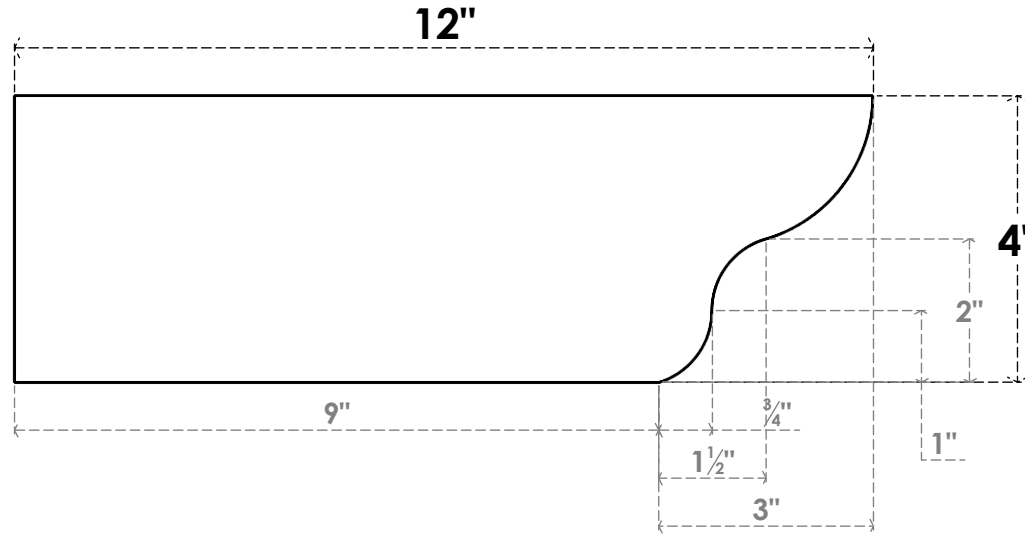

# ITEM NUMBER: RFTURO040X04000X12000X004GRN00RCPR

4"W X 4"H X 12"L TIMBERTHANE ROUGH CEDAR GREENSBORO FAUX WOOD OPEN RAFTER TAIL, 4"L END, PRIMED TAN

GENERATED DATE : 03/02/2023

EKENA MILLWORK  
 2300 WEST MAIN ST.  
 CLARKSVILLE, TX 75426  
 TOLL FREE: 866-607-0453  
 WWW.EKENAMILLWORK.COM

### NOTES

1. INSTALLATION TO BE COMPLETED IN ACCORDANCE WITH MANUFACTURER'S SPECIFICATIONS.
2. DRAWING MAY NOT BE TO SCALE
3. THIS DRAWING IS INTENDED FOR DESIGN AND PLANNING PURPOSES ONLY.
4. ALL INFORMATION CONTAINED HEREIN WAS CURRENT AT THE TIME OF DEVELOPMENT BUT MUST BE REVIEWED AND APPROVED BY THE PRODUCT MANUFACTURER TO BE CONSIDERED ACCURATE.
5. TIMBERTHANE ARCHITECTURAL PRODUCTS ARE MADE FROM HIGH DENSITY URETHANE AND COME FACTORY PRIMED